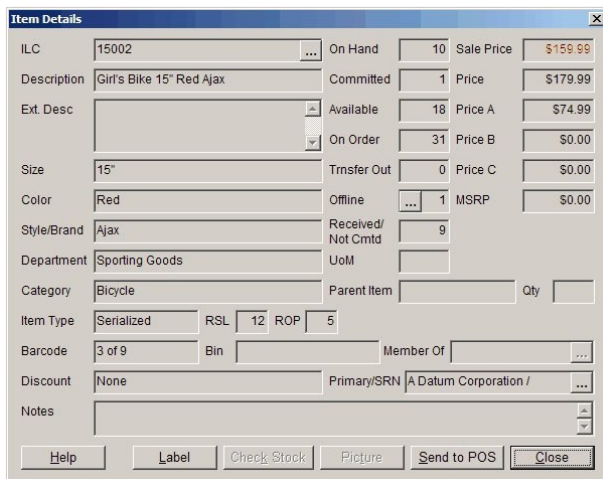

Sell What's Available Today, with **DRS SWAT Search**,
an intelligent text search tool for RMS.

DRS SWAT Search™

for Microsoft® Retail Management System

DRS SWAT Search extends beyond the Lookup/Find options in Store Operations POS to provide intelligent search functions with enhanced text string options and filters. A single search engine locates any item or groups of items FAST.

SWAT Search is designed to work with Store Operations or Store Operations in a HeadQuarters environment. SWAT can be installed on any PC with access to the Store Operations database and used as a quick lookup tool. An "Add to Sale" function is available when installed at a POS station.

Use DRS SWAT Search to:

- Locate items by filters: Dept, Category, Sub-description 1-3, Dimensions 1-3, Supplier, Type; search strings including % and & logic; by price point or price range, or combine filters
- Limit listings to in stock or sale items
- Quick scan by ILC or Alias only
- Exclude non-inventory and inactive items
- Intelligent text search logic eliminates the need to select fields
- Define setup parameters to fit your usage needs on a per station basis
- Setup default options include find rules, search field inclusion, and grid format
- Display large/small pictures with Notes
- Format list views in grid style or alternate row background (green bar emulation)
- Locate/sell serialized item with serial number selection
- View on-hand, committed, pending quantities with mouse-over
- View start/stop sale dates or discount schedule with mouse-over
- View all item details from one screen with drill-down to Alias, Offline, Member Of, and Supplier/Reorder Number entries
- Assign a specific serial number to a layaway or work order*
- Print barcode labels for items on demand from within POS (Cognitive and Eltron barcode printers only)
- Tag multiple items and assign quantities before sending to POS
- Multiple searches and tag in one session