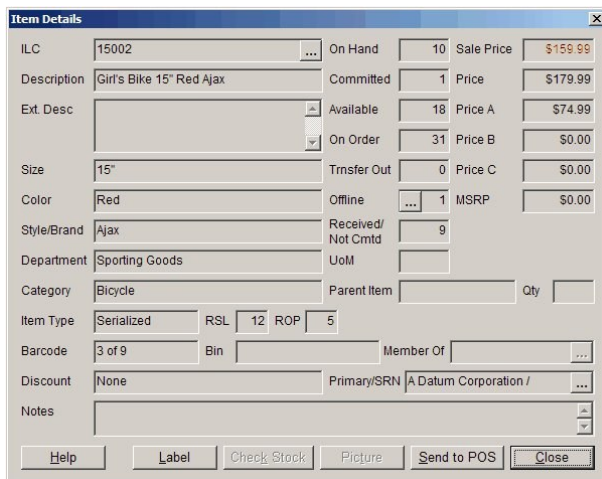

Sell What's Available Today, with **DRS SWAT Search**,
an intelligent text search tool for RMS.

DRS SWAT Search™

for Microsoft® Retail Management System

DRS SWAT Search extends beyond the Lookup/Find options in Store Operations POS to provide intelligent search functions with enhanced text string options and filters. A single search engine locates any item or groups of items FAST.

SWAT Search is designed to work with Store Operations or Store Operations in a HeadQuarters environment. SWAT can be installed on any PC with access to the Store Operations database and used as a quick lookup tool. An "Add to Sale" function is available when installed at a POS station.

Use DRS SWAT Search to:

- Locate items by filters: Dept, Category, Sub-description 1-3, Supplier, Type; search strings including % and & support; by price point or price range, or combine filters
- Limit listings to in stock or sale items
- Quick scan by ILC or Alias only
- Exclude non-inventory and inactive items
- Intelligent text search logic eliminates the need to select fields
- Define setup parameters to fit your usage needs on a per station basis
- Setup default options include find rules, search field inclusion, and grid format
- Display large/small pictures with Notes
- Format list views in grid style or alternate row background (green bar emulation)
- Locate/sell serialized item with serial number selection
- View on-hand, committed, pending quantities with mouse-over
- View start/stop sale dates or discount schedule with mouse-over
- View all item details from one screen with drill-down to Alias, Offline, Member Of, and Supplier/Reorder Number entries
- Assign a specific serial number to a layaway or work order*
- Print barcode labels for items on demand from within POS (Cognitive and Eltron barcode printers only)
- Tag multiple items and assign quantities before sending to POS
- Multiple searches and tag in one session