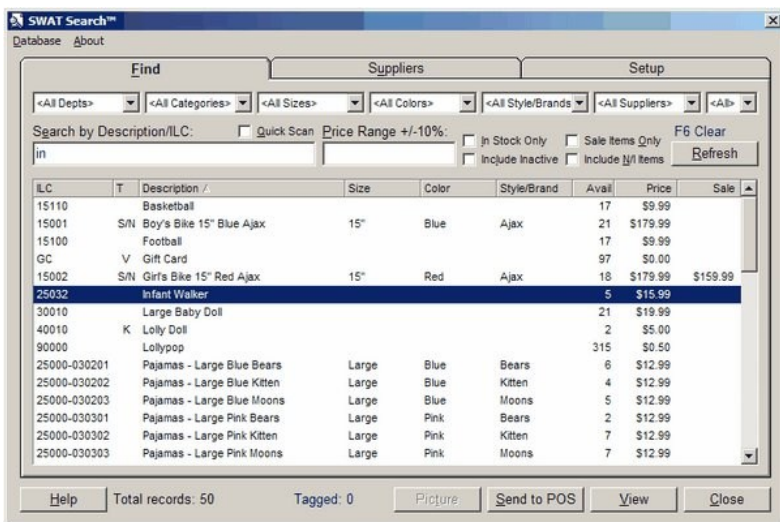

Sell What's Available Today, with **DRS SWAT Search**,
an intelligent text search tool for RMS.

DRS SWAT Search™

for Microsoft® Retail Management System

DRS SWAT Search extends beyond the Lookup/Find options in Store Operations POS to provide intelligent search functions with enhanced text string options and filters. A single search engine locates any item or groups of items FAST.

SWAT Search is designed to work with Store Operations or Store Operations in a HeadQuarters environment. SWAT can be installed on any PC with access to the Store Operations database and used as a quick lookup tool. An "Add to Sale" function is available when installed at a POS station.

Use DRS SWAT Search to:

- Locate items by filters: Dept, Category, Sub-description 1-3, Dimensions 1-3, Supplier, Type; search strings including % and & logic; by price point or price range, or combine filters
- Limit listings to in stock or sale items
- Quick scan by ILC or Alias only
- Exclude non-inventory and inactive items
- Intelligent text search logic eliminates the need to select fields
- Define setup parameters to fit your usage needs on a per station basis
- Setup default options include find rules, search field inclusion, and grid format
- Display large/small pictures with Notes
- Format list views in grid style or alternate row background (green bar emulation)
- Locate/sell serialized item with serial number selection
- View on-hand, committed, pending quantities with mouse-over
- View start/stop sale dates or discount schedule with mouse-over
- View all item details from one screen with drill-down to Alias, Offline, Member Of, and Supplier/Reorder Number entries
- Assign a specific serial number to a layaway or work order*
- Print barcode labels for items on demand from within POS (Cognitive and Eltron barcode printers only)
- Tag multiple items and assign quantities before sending to POS
- Multiple searches and tag in one session