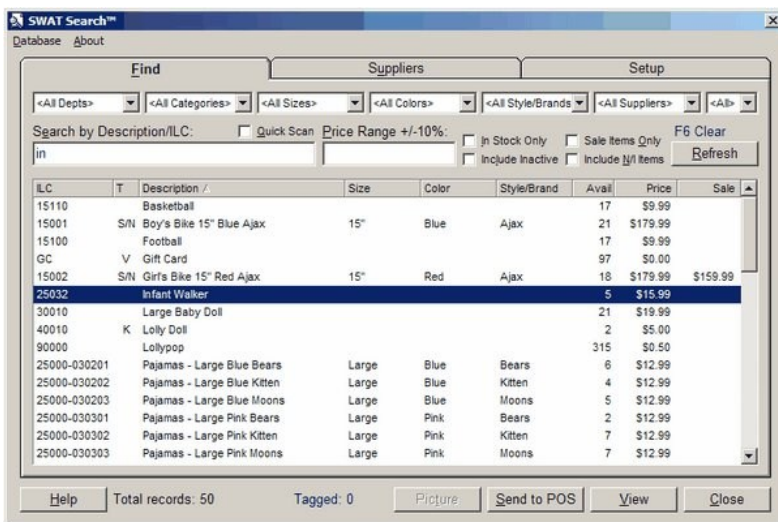

Sell What's Available Today, with **DRS SWAT Search**,
an intelligent text search tool for RMS.

DRS SWAT Search™

for Microsoft® Retail Management System

DRS SWAT Search extends beyond the Lookup/Find options in Store Operations POS to provide intelligent search functions with enhanced text string options and filters. A single search engine locates any item or groups of items FAST.

SWAT Search is designed to work with Store Operations or Store Operations in a HeadQuarters environment. SWAT can be installed on any PC with access to the Store Operations database and used as a quick lookup tool. An "Add to Sale" function is available when installed at a POS station.

Use DRS SWAT Search to:

- Locate items by filters: Dept, Category, Sub-description 1-3, Supplier, Type; search strings including % and & support; by price point or price range, or combine filters
- Limit listings to in stock or sale items
- Quick scan by ILC or Alias only
- Exclude non-inventory and inactive items
- Intelligent text search logic eliminates the need to select fields
- Define setup parameters to fit your usage needs on a per station basis
- Setup default options include find rules, search field inclusion, and grid format
- Display large/small pictures with Notes
- Format list views in grid style or alternate row background (green bar emulation)
- Locate/sell serialized item with serial number selection
- View on-hand, committed, pending quantities with mouse-over
- View start/stop sale dates or discount schedule with mouse-over
- View all item details from one screen with drill-down to Alias, Offline, Member Of, and Supplier/Reorder Number entries
- Assign a specific serial number to a layaway or work order*
- Print barcode labels for items on demand from within POS (Cognitive and Eltron barcode printers only)
- Tag multiple items and assign quantities before sending to POS
- Multiple searches and tag in one session