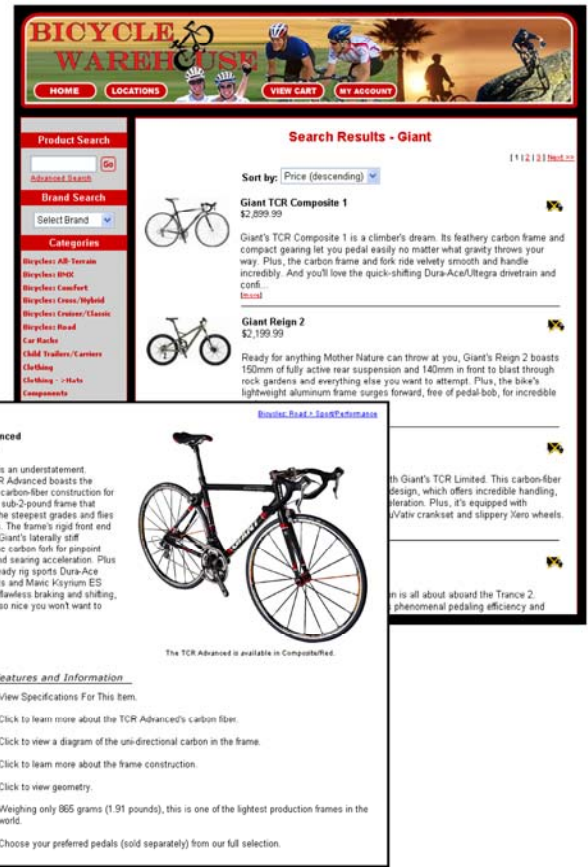

Available through

800-322-9471 DigitalRetailer.com

**Microsoft Business Solutions
Retail Management System
Extensions**

Web Integrator

Integrate your eCommerce Solution

Maintaining your eCommerce presence has never been so easy! Web Integrator establishes a direct link between RMS and your shopping cart to allow free communication between the two. Download web orders directly into RMS with a security only SSL can provide. Reduce data input time by 75% with Auto-Populating fields. Web Integrator makes eShopping management a breeze.

- Works with Shopping Cart Systems with XML Order Posting
- Automatically Downloads Orders to RMS
- Automatically Updates Inventory on eCommerce Cart
- Securely Transfer Information Between Internet and RMS
- Sync Pictures, Descriptions, and Stock Levels
- Up to Four Configurable Search Categories per Item
- Creates New Customer, Shipping, and Billing Records
- Supports Sale Pricing